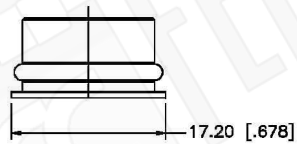

NOTE:  
 1. CRIMPED FERRULE HEX CRIMP SIZE .610"  
 2. CONTACT PIN TO SOLDER

**Material Specifications**

Cable(s): LMR600  
 Body: Brass  
 Finish: Nexcote  
 Insulation: Teflon  
 Impedence: 50 Ohms

 <b>Federal Custom Cable</b> www.FCCable.com 1891 Alton Parkway, Irvine, CA 92606 Phone: (949) 851-3114   Fax: (949) 852-8136 Sales@FCCable.com	CAGE CODE 1UKX3	Part Number: <b>C6022</b>	Description: <b>7/16 DIN MALE CONNECTOR RIGHT ANGLE CRIMP FOR LMR600 CABLES</b>
	Dimensions Millimeters   Inches		
	Scale: N/A	NOTES: 1. DIMENSIONS ARE IN MILLIMETERS   INCHES 2. UNLESS OTHERWISE SPECIFIED ALL DIMENSIONS ARE NOMINAL 3. SPECIFICATIONS ARE SUBJECT TO CHANGE WITHOUT NOTICE	THIS DRAWING CONTAINS PROPRIETARY INFORMATION THAT BELONGS TO FEDERAL CUSTOM CABLE, LLC. ANY UNAUTHORIZED USE OF THIS DRAWING IS PROHIBITED WITHOUT WRITTEN PERMISSION FROM FEDERAL CUSTOM CABLE. ALL RIGHTS RESERVED. ©2016 COPYRIGHT FEDERAL CUSTOM CABLE, LLC.
	Revision:		