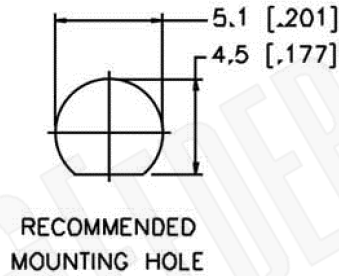

RECOMMENDED  
CABLE STRIPPING DIM'S

RECOMMENDED  
MOUNTING HOLE

**Material Specifications**

Cable(s): RG179, 187, B9221  
 Finish: Gold  
 Insulation: Teflon  
 Impedance: 75 Ohms

**FCC** Federal Custom Cable  
[www.FCCable.com](http://www.FCCable.com)

CAGE CODE  
1UKX3

Part Number:

Description:

**C7229**

**SMB JACK CONNECTOR BULKHEAD 75 OHM CLAMP  
 FOR RG179, RG187, B9221 CABLES**

Dimensions  
Millimeters | Inches

Scale: N/A

Revision:

NOTES:  
 1. DIMENSIONS ARE IN MILLIMETERS | INCHES  
 2. UNLESS OTHERWISE SPECIFIED ALL DIMENSIONS ARE NOMINAL  
 3. SPECIFICATIONS ARE SUBJECT TO CHANGE WITHOUT NOTICE

THIS DRAWING CONTAINS PROPRIETARY INFORMATION THAT BELONGS TO FEDERAL CUSTOM CABLE, LLC. ANY UNAUTHORIZED USE OF THIS DRAWING IS PROHIBITED WITHOUT WRITTEN PERMISSION FROM FEDERAL CUSTOM CABLE. ALL RIGHTS RESERVED. ©2016 COPYRIGHT FEDERAL CUSTOM CABLE, LLC.