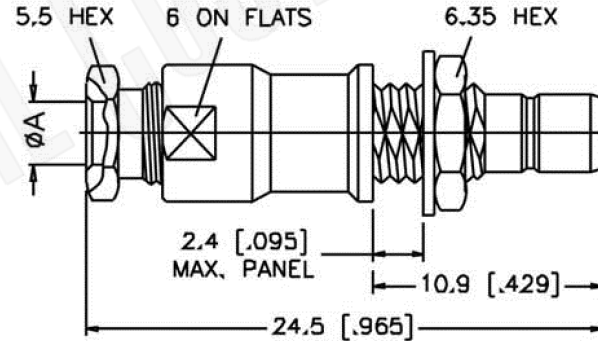

RECOMMENDED  
CABLE STRIPPING DIM'S

RECOMMENDED  
MOUNTING HOLE

**Material Specifications**

Cable(s): RG179, 187, B9221  
 Finish: Gold  
 Insulation: Teflon  
 Impedance: 75 Ohms

**FCC** Federal Custom Cable  
[www.FCCable.com](http://www.FCCable.com)

CAGE CODE  
1UKX3

Part Number:

Description:

**C7229**

**SMB JACK CONNECTOR BULKHEAD 75 OHM CLAMP  
 FOR RG179, RG187, B9221 CABLES**

Dimensions  
Millimeters | Inches

Scale: N/A

Revision:

NOTES:  
 1. DIMENSIONS ARE IN MILLIMETERS | INCHES  
 2. UNLESS OTHERWISE SPECIFIED ALL DIMENSIONS ARE NOMINAL  
 3. SPECIFICATIONS ARE SUBJECT TO CHANGE WITHOUT NOTICE

THIS DRAWING CONTAINS PROPRIETARY INFORMATION THAT BELONGS TO FEDERAL CUSTOM CABLE, LLC. ANY UNAUTHORIZED USE OF THIS DRAWING IS PROHIBITED WITHOUT WRITTEN PERMISSION FROM FEDERAL CUSTOM CABLE. ALL RIGHTS RESERVED. ©2016 COPYRIGHT FEDERAL CUSTOM CABLE, LLC.