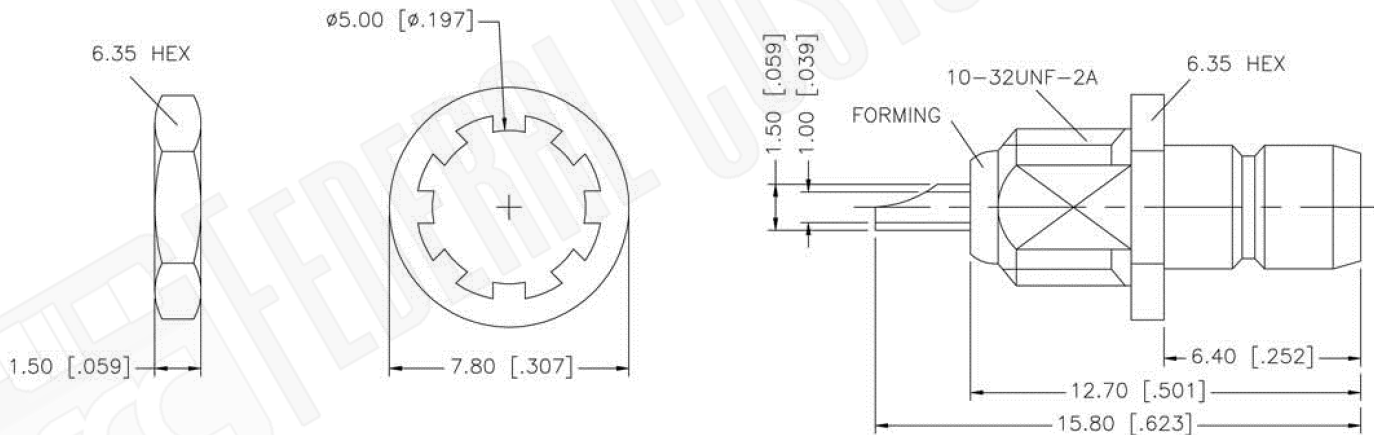

RECOMMENDED MOUNTING HOLE

Material Specifications

Finish: Gold
 Insulation: Teflon
 Impedance: 75 Ohms

 Federal Custom Cable www.FCCable.com 1891 Alton Parkway, Irvine, CA 92606 Phone: (949) 851-3114 Fax: (949) 852-8136 Sales@FCCable.com	CAGE CODE 1UKX3	Part Number: C7612	Description: 75 OHM SMB JACK CONNECTOR BULKHEAD RECEPTACLE FRONT MOUNT
	Dimensions Millimeters Inches		
	Scale: N/A	NOTES: 1. DIMENSIONS ARE IN MILLIMETERS INCHES 2. UNLESS OTHERWISE SPECIFIED ALL DIMENSIONS ARE NOMINAL 3. SPECIFICATIONS ARE SUBJECT TO CHANGE WITHOUT NOTICE	THIS DRAWING CONTAINS PROPRIETARY INFORMATION THAT BELONGS TO FEDERAL CUSTOM CABLE, LLC. ANY UNAUTHORIZED USE OF THIS DRAWING IS PROHIBITED WITHOUT WRITTEN PERMISSION FROM FEDERAL CUSTOM CABLE. ALL RIGHTS RESERVED. ©2016 COPYRIGHT FEDERAL CUSTOM CABLE, LLC.
	Revision:		